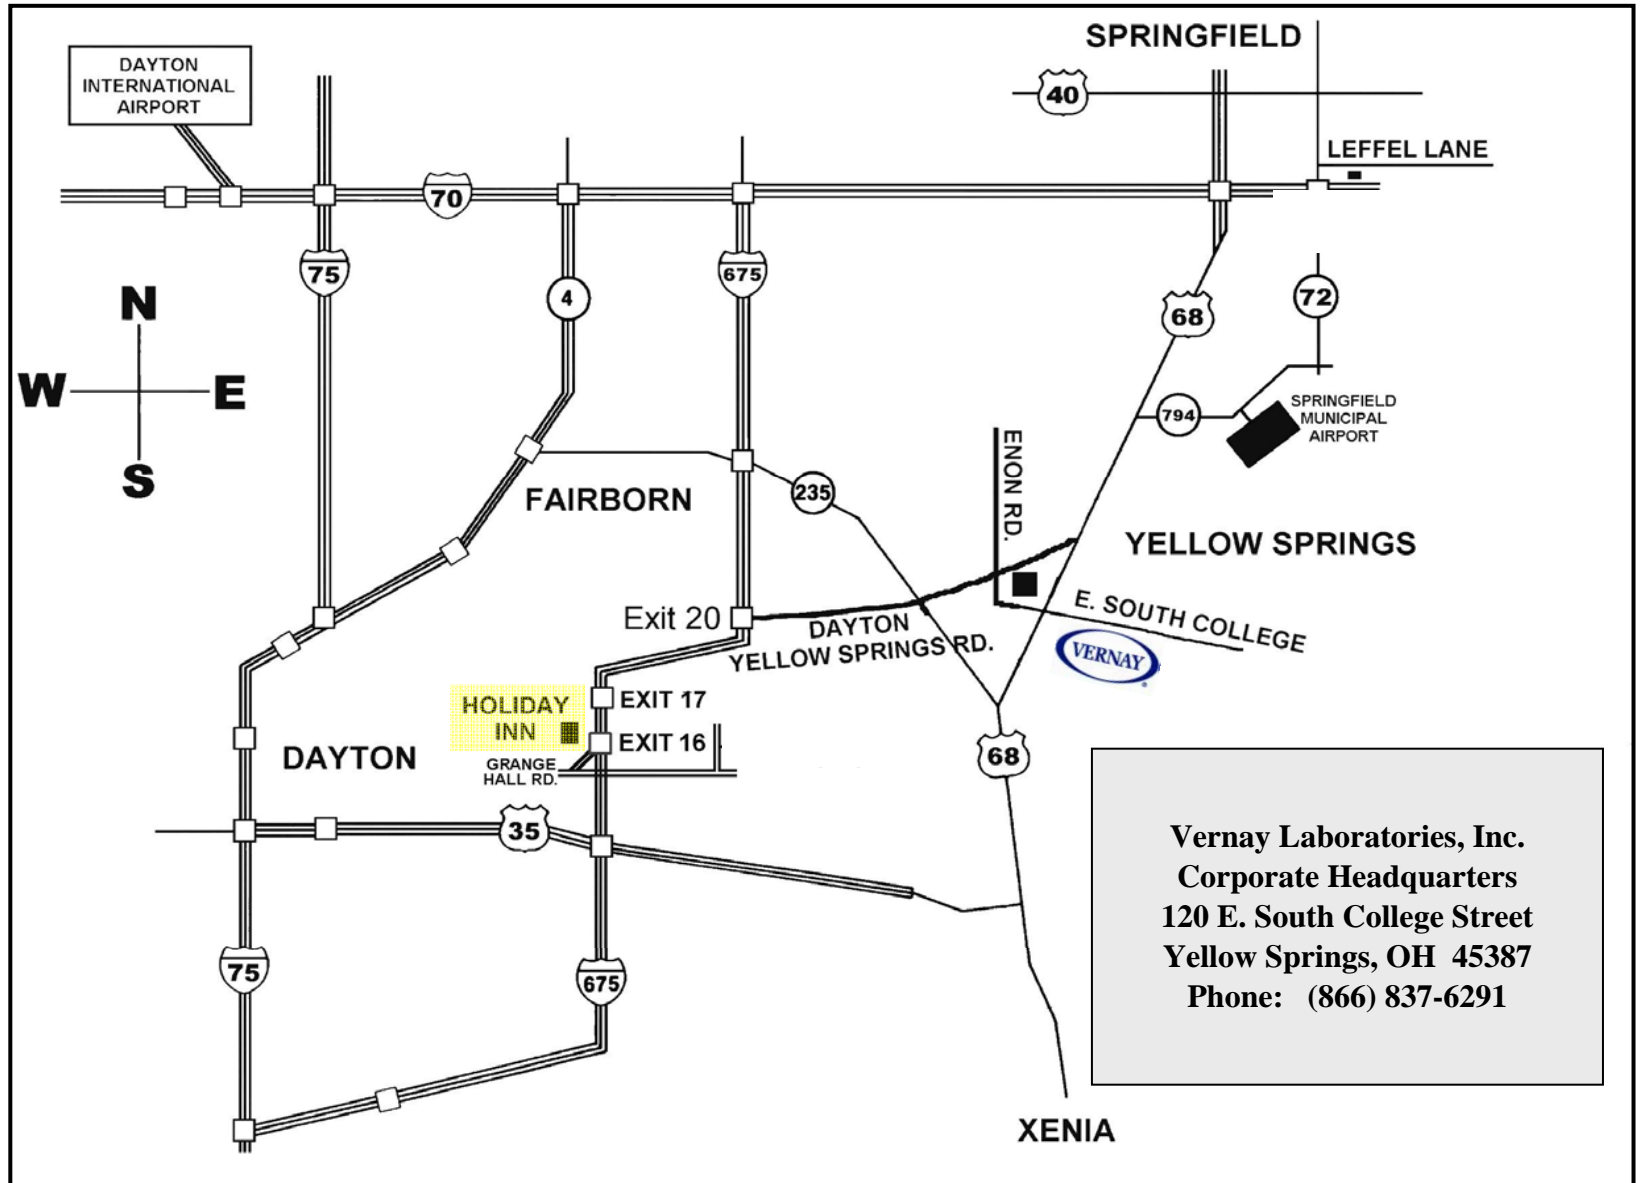

...committed to
innovation.

Vernay Laboratories, Inc. - Travel Details

*...committed to
innovation.*

Vernay Laboratories, Inc. - Travel Details

Driving Directions from Dayton International Airport to Holiday Inn Hotel, I-675

- From the Dayton Airport, Follow Exit Signs
- Continue Straight onto Terminal Road or Dayton Int'l Airport Access Road
- Take I-70 "East" Exit Ramp
- Continue Straight onto I-70 E Interstate for approximately 12 miles
- At Exit 44A take I-675 South
- Continue Straight onto I-675 South to Exit 17
- Take Exit 17, N. Fairfield Road Exit
- Turn Right at the Light on to N. Fairfield Road and go approximately .25 mile
- at traffic light, turn Left on to Colonel Glenn Highway
- Continue Straight on Colonel Glenn Highway for approximately .21 mile
- Turn Left onto Center Park Blvd.
- Hotel is located at end of Blvd. - Holiday Inn, 2800 Presidential Drive

Driving Directions from Dayton International Airport to Vernay Corporate Office

- From the Dayton Airport, Follow Exit Signs
- Continue Straight onto Terminal Road or Dayton Int'l Airport Access Road
- Take I-70 "East" Exit Ramp
- Continue Straight onto I-70 E Interstate for approximately 12 miles
- At Exit 44A take I-675 South
- Continue Straight onto I-675 South to Exit 20
- Take Exit 20, Dayton Yellow Springs Road
- At Light on Exit, Turn Right on to Dayton Yellow Springs Road
- Continue Straight on to Dayton Yellow Springs Road until it Ends into Route 68
- Turn Right (South) on to Route 68
- Follow Route 68 South to the third traffic Light (E. South College Street)
- Turn Left onto E. South College Street
- Vernay's Corporate Office is the first building on the Right
120 E. South College Street