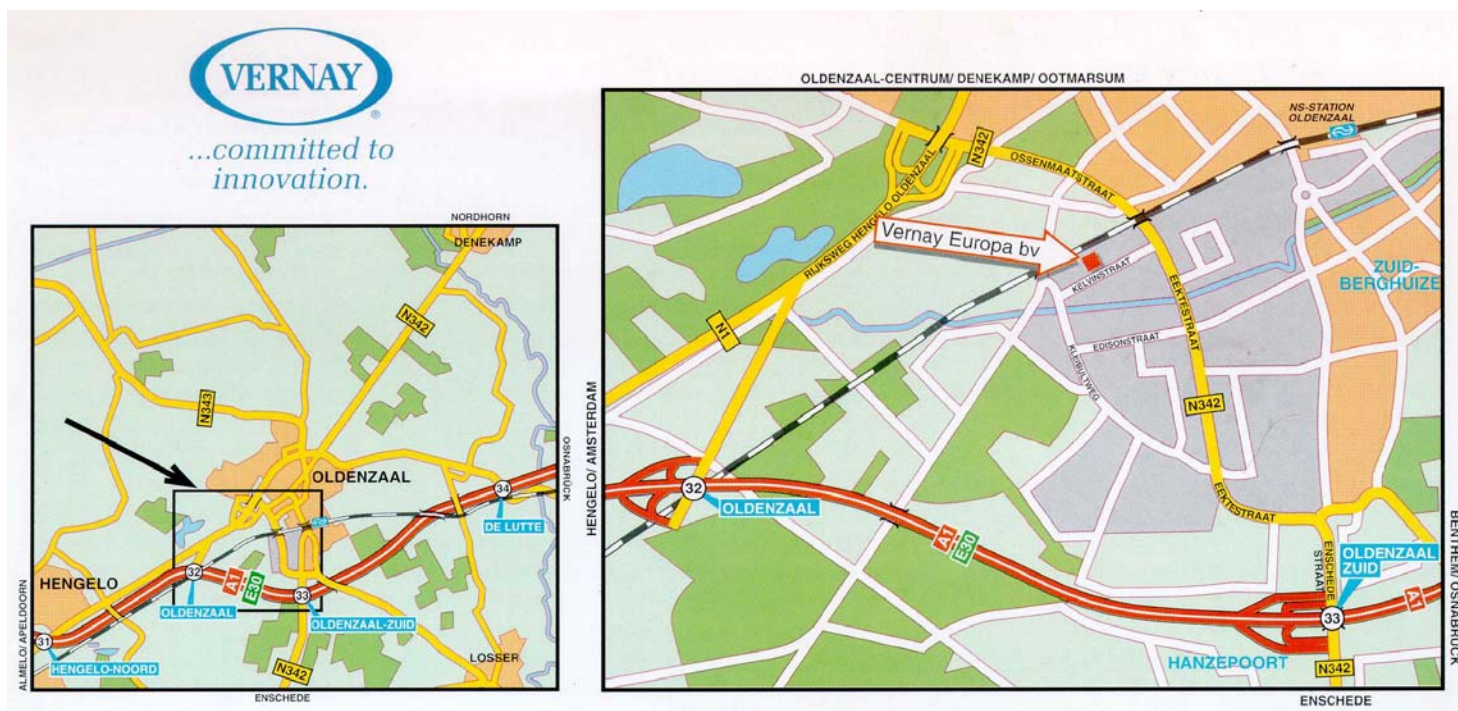

Vernay Europa B.V.
Kelvinstraat 6
7575 AS OLDENZAAL
Phone no. 0031 541 58 99 99
Fax no. 0031 541 53 30 60
E-mail: info@vernay.com
Website: <http://www.vernay.com>

Itinerary:

From direction Hengelo/Amsterdam

Following motorway A1 direction Osnabrück take exit number 32, Oldenzaal. At the 1st and 2nd traffic circle follow direction Oldenzaal. After the 2nd traffic circle keep right and take exit direction Oldenzaal/De Thij/Het Hulsbeek. At the end of the exit at traffic circle go right. On the Ossenmaatstraat after the railway arch, take the first street at the right, this is the Kelvinstraat. Vernay is located at the right side.

Alternatively take exit number 33, Oldenzaal-Zuid and proceed with route description Bentheim/Osnabrück.

From direction Bentheim/Osnabrück

Following motorway A1 direction A1 Amsterdam take exit number 33, Oldenzaal-Zuid. At the end turn to the left and follow road number N342 direction Oldenzaal. At the traffic lights keep to the left. After approximately 1500 meters (before the railway arch) turn to the left, this is the Kelvinstraat. Vernay is located at the right side.

From direction Enschede

Follow road number N342 direction Oldenzaal and proceed with the route description Bentheim/Osnabrück starting "At the traffic lights".