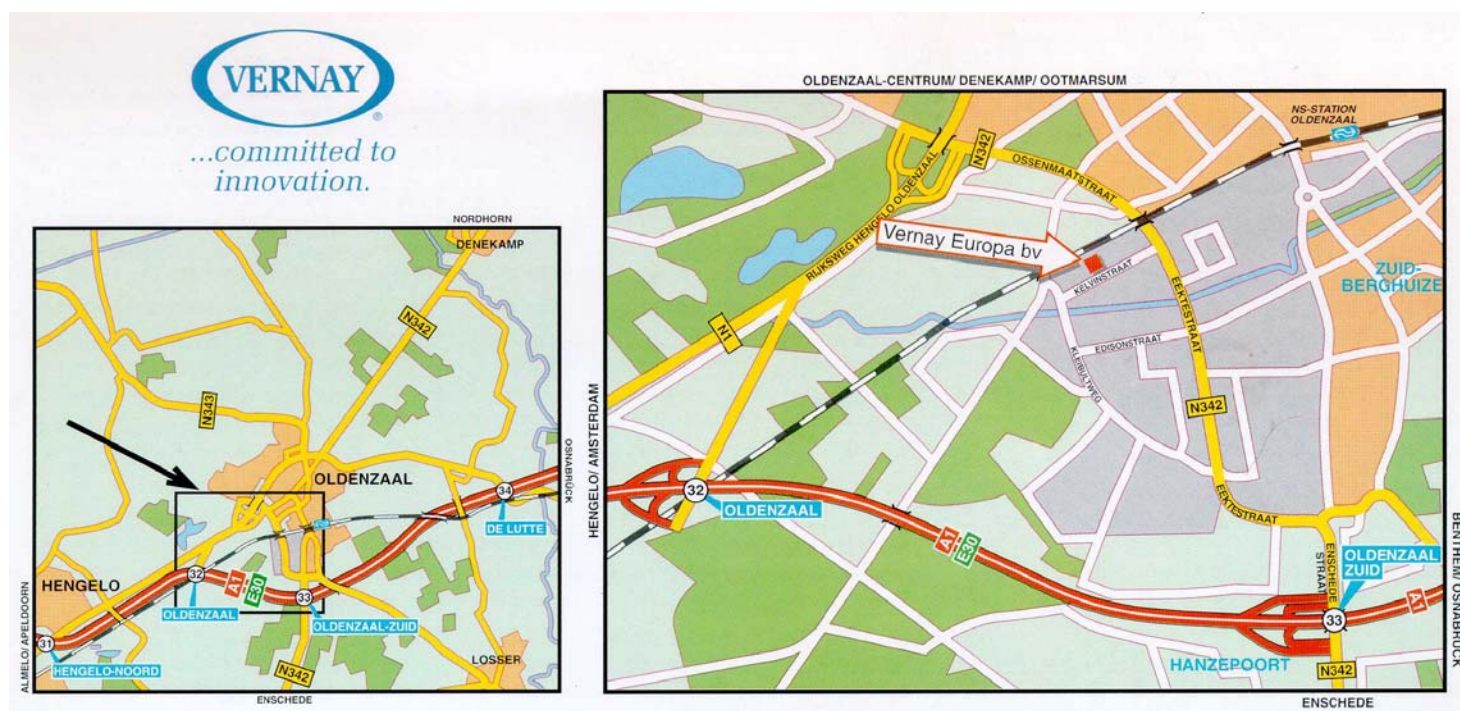

Vernay Europa B.V.
Kelvinstraat 6
7575 AS OLDENZAAL
Phone no. 0031 541 58 99 99
Fax no. 0031 541 53 30 60
E-mail: info@vernay.com
Website: <http://www.vernay.com>

Itinerary:

From direction Hengelo/Amsterdam

Following motorway A1 direction Osnabrück take exit number 32, Oldenzaal. At the 1st and 2nd traffic circle follow direction Oldenzaal. After the 2nd traffic circle keep right and take exit direction Oldenzaal/De Thij/Het Hulsbeek. At the end of the exit at traffic circle go right. On the Ossenmaatstraat after the railway arch, take the first street at the right, this is the Kelvinstraat. Vernay is located at the right side.

Alternatively take exit number 33, Oldenzaal-Zuid and proceed with route description Bentheim/Osnabrück.

From direction Bentheim/Osnabrück

Following motorway A1 direction A1 Amsterdam take exit number 33, Oldenzaal-Zuid. At the end turn to the left and follow road number N342 direction Oldenzaal. At the traffic lights keep to the left. After approximately 1500 meters (before the railway arch) turn to the left, this is the Kelvinstraat. Vernay is located at the right side.

From direction Enschede

Follow road number N342 direction Oldenzaal and proceed with the route description Bentheim/Osnabrück starting "At the traffic lights".